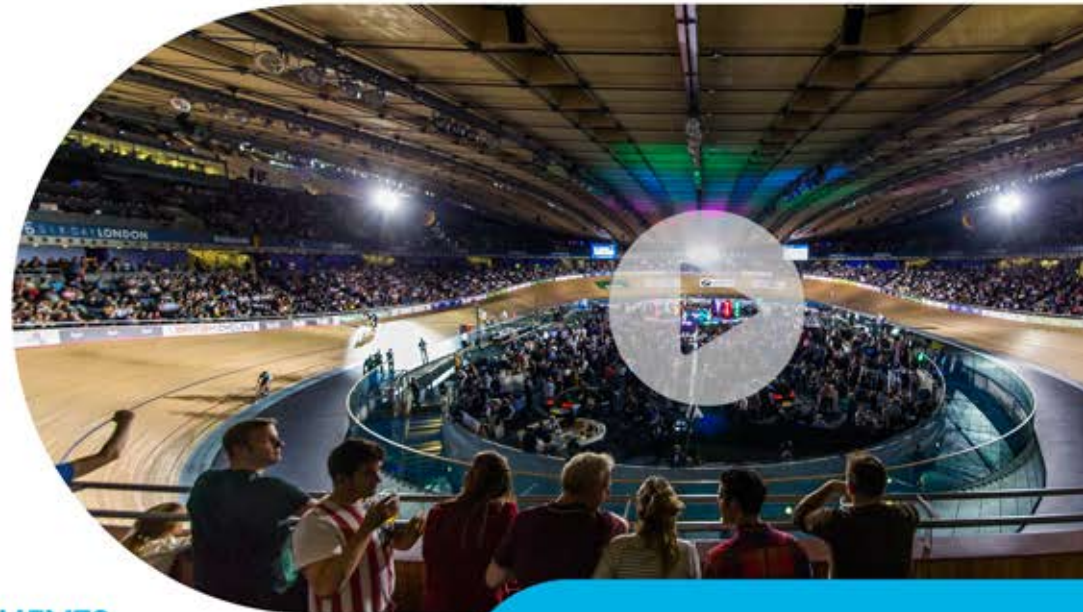

VIP HOSPITALITY

THE INNER CIRCLE
 GET CLOSER TO THE WORLD'S BEST RIDERS THAN YOU EVER THOUGHT POSSIBLE

SPECTACULAR WHEEL TO WHEEL TRACK RACING INSIDE THE QUEEN ELIZABETH OLYMPIC PARK.

ELIMINATION
 TIME TRIAL
 DERNY
 MADISON
 LONGEST LAP

THE INNER CIRCLE

This premium Inner Circle package offers luxury hospitality and an unrivalled insight into life as a rider from the track centre. With a unique view of the velodrome, there's no way to get closer to elite sport!

Your package includes:

- Dedicated VIP entrance
- Exclusive vantage point with up close views of the straights and finish line
- Dedicated space in the centre of the velodrome, at the heart of the night's entertainment
- A chance to get up-close and personal with the stars of cycling
- Pit walk
- Group and one to one talks from a cycling expert
- Rider meet and greet sessions
- Champagne reception
- Complimentary premium bar offering spirits, wine, beer and soft drinks
- Food from the kitchen of Angela Hartnett
- Casual seating and reserved tables for groups of eight or more
- Hostesses providing table service
- Official Six Day London programme
- Six Day London event documentation pack

MADISON BAR

The Madison Bar brings informal hospitality to the heart of the track, an area normally reserved for athletes and officials.

Your package includes:

- Dedicated VIP entrance
- Casual seating in the heart of the track action
- Complimentary beers, wines and soft drinks
- Wide range of complimentary snacks throughout the evening