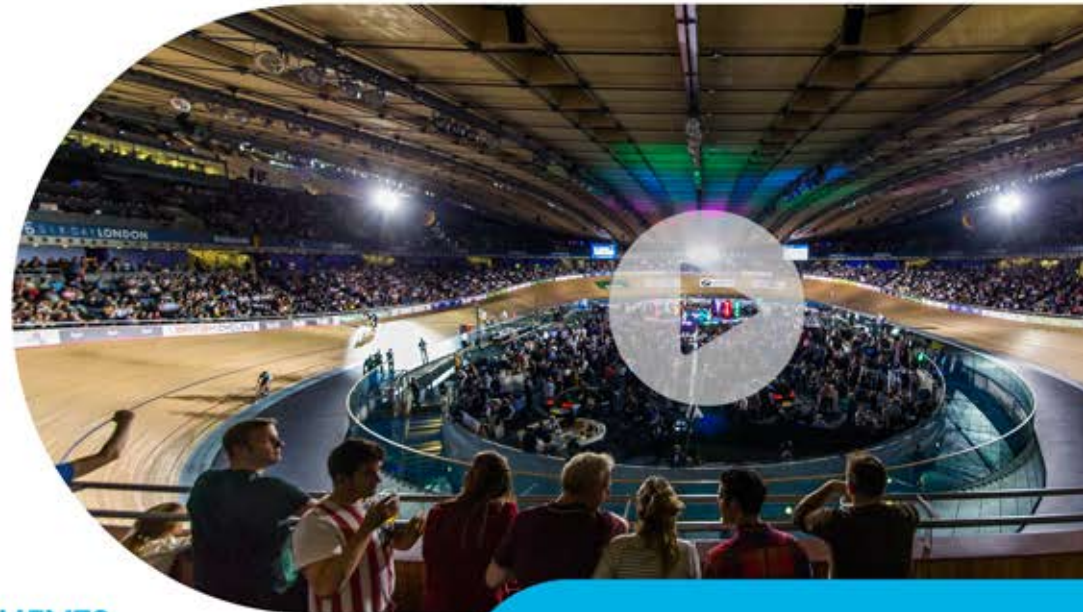

# VIP HOSPITALITY

**THE INNER CIRCLE**  
 GET CLOSER TO THE WORLD'S BEST RIDERS THAN YOU EVER THOUGHT POSSIBLE

SPECTACULAR WHEEL TO WHEEL TRACK RACING INSIDE THE QUEEN ELIZABETH OLYMPIC PARK.

ELIMINATION  
 TIME TRIAL  
 DERNY  
 MADISON  
 LONGEST LAP

### THE INNER CIRCLE

This premium Inner Circle package offers luxury hospitality and an unrivalled insight into life as a rider from the track centre. With a unique view of the velodrome, there's no way to get closer to elite sport!

Your package includes:

- Dedicated VIP entrance
- Exclusive vantage point with up close views of the straights and finish line
- Dedicated space in the centre of the velodrome, at the heart of the night's entertainment
- A chance to get up-close and personal with the stars of cycling
- Pit walk
- Group and one to one talks from a cycling expert
- Rider meet and greet sessions
- Champagne reception
- Complimentary premium bar offering spirits, wine, beer and soft drinks
- Food from the kitchen of Angela Hartnett
- Casual seating and reserved tables for groups of eight or more
- Hostesses providing table service
- Official Six Day London programme
- Six Day London event documentation pack

### MADISON BAR

The Madison Bar brings informal hospitality to the heart of the track, an area normally reserved for athletes and officials.

Your package includes:

- Dedicated VIP entrance
- Casual seating in the heart of the track action
- Complimentary beers, wines and soft drinks
- Wide range of complimentary snacks throughout the evening